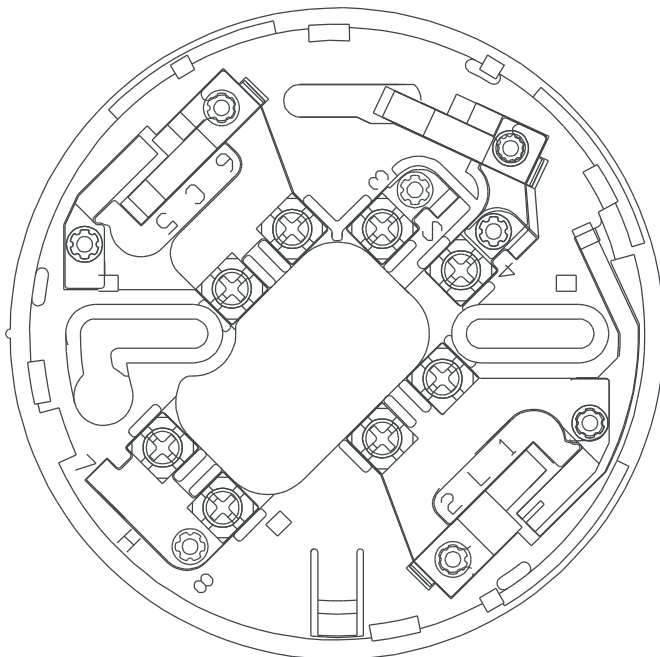

APPLICATION NOTE

Document Title CDX Range of YBO Bases

Date August 2000

Version AP021/ISS 2

APPLICATION NOTE

CDX RANGE OF YBO BASES

New ranges of CDX Detector Bases are to be introduced into the Hochiki CDX product range. These Bases will utilise the YBO style moulding and these will replace the YBK type-moulding product. Please note this change does not affect the YBN-R/4 and the YBN-R/4SK.

Please find below a table, which shows the old Base part number and its new YBO equivalent.

OLD PART NO.	NEW PART NO.	BASE DESCRIPTION
YBK-R/5	YBO-R/5	Standard base with remote LED
YBK-R/5SK	YBO-R/5SK	Standard base with schottky diode and remote LED
YBK-R/5ZD	YBO-R/5ZD	Standard base with zener diode and remote LED
YBK-R/5PA	YBO-R/5PA	Sav-wire base with remote LED

BASE MOULDING

Please find below a drawing of the new style YBO Base moulding, and as you can see from this the terminal markings are exactly the same as the YBK style moulding.

The new YBO Bases are wired exactly the same as the previous YBK style, with the exception of the YBO-R/5PA.

Head	Base Type	Slave Base Type	Fire indicated	Head LED's illuminated	Base LED illuminated
CDX	YCA-RL/5H2	YBF-RL/4H5 + CD Head	YES	N/A	YES
		YBN-R/4 + CDX Head	YES	YES	N/A
		YBO-R/5 + CDX Head	YES	YES	N/A