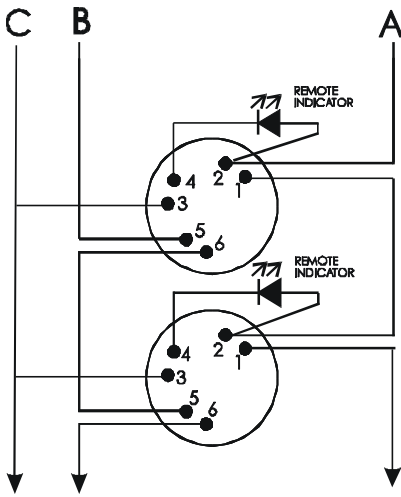

Please find below a table, which shows the old Base part number and its new YBO equivalent.

OLD PART NO.	NEW PART NO.	BASE DESCRIPTION
YBK-R/5	YBO-R/5	Standard base with remote LED
YBK-R/5SK	YBO-R/5SK	Standard base with schottky diode and remote LED
YBK-R/5ZD	YBO-R/5ZD	Standard base with zener diode and remote LED
YBK-R/5PA	YBO-R/5PA	Sav-wire base with remote LED

BASE MOULDING

Please find below a drawing of the new style YBO Base moulding, and as you can see from this the terminal markings are exactly the same as the YBK style moulding.

The new YBO Bases are wired exactly the same as the previous YBK style, with the exception of the YBO-R/5PA.

Please find below a wiring diagram for each type of Base.

A: Zone (+)
 B: Zone (-)
 C: Cable Screen

YBO-R/5
 YBO-R/5SK
 YBO-R/5ZD

YBO-R/5PA

COMPATIBILITY WITH ADDRESSABLE MASTER BASES

The YBO style Bases are also compatible with the ESP Master Base, please find listed below a full compatibility chart.

Head	Base Type	Slave Base Type	Fire indicated	Head LED's illuminated	Base LED illuminated
CDX	YCA-RL/5H2	YBF-RL/4H5 + CD Head	YES	N/A	YES
		YBN-R/4 + CDX Head	YES	YES	N/A
		YBO-R/5 + CDX Head	YES	YES	N/A