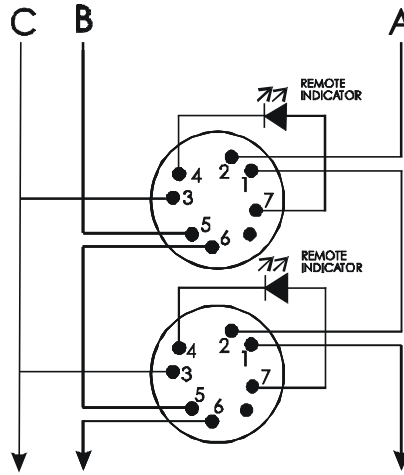

Please find below a table, which shows the old Base part number and its new YBO equivalent.

OLD PART NO.	NEW PART NO.	BASE DESCRIPTION
YBK-R/5	YBO-R/5	Standard base with remote LED
YBK-R/5SK	YBO-R/5SK	Standard base with schottky diode and remote LED
YBK-R/5ZD	YBO-R/5ZD	Standard base with zener diode and remote LED
YBK-R/5PA	YBO-R/5PA	Sav-wire base with remote LED

BASE MOULDING

Please find below a drawing of the new style YBO Base moulding, and as you can see from this the terminal markings are exactly the same as the YBK style moulding.

The new YBO Bases are wired exactly the same as the previous YBK style, with the exception of the YBO-R/5PA.

Please find below a wiring diagram for each type of Base.

A: Zone (+)
 B: Zone (-)
 C: Cable Screen

YBO-R/5
 YBO-R/5SK
 YBO-R/5ZD

YBO-R/5PA

COMPATIBILITY WITH ADDRESSABLE MASTER BASES

The YBO style Bases are also compatible with the ESP Master Base, please find listed below a full compatibility chart.

Head	Base Type	Slave Base Type	Fire indicated	Head LED's illuminated	Base LED illuminated
CDX	YCA-RL/5H2	YBF-RL/4H5 + CD Head	YES	N/A	YES
		YBN-R/4 + CDX Head	YES	YES	N/A
		YBO-R/5 + CDX Head	YES	YES	N/A